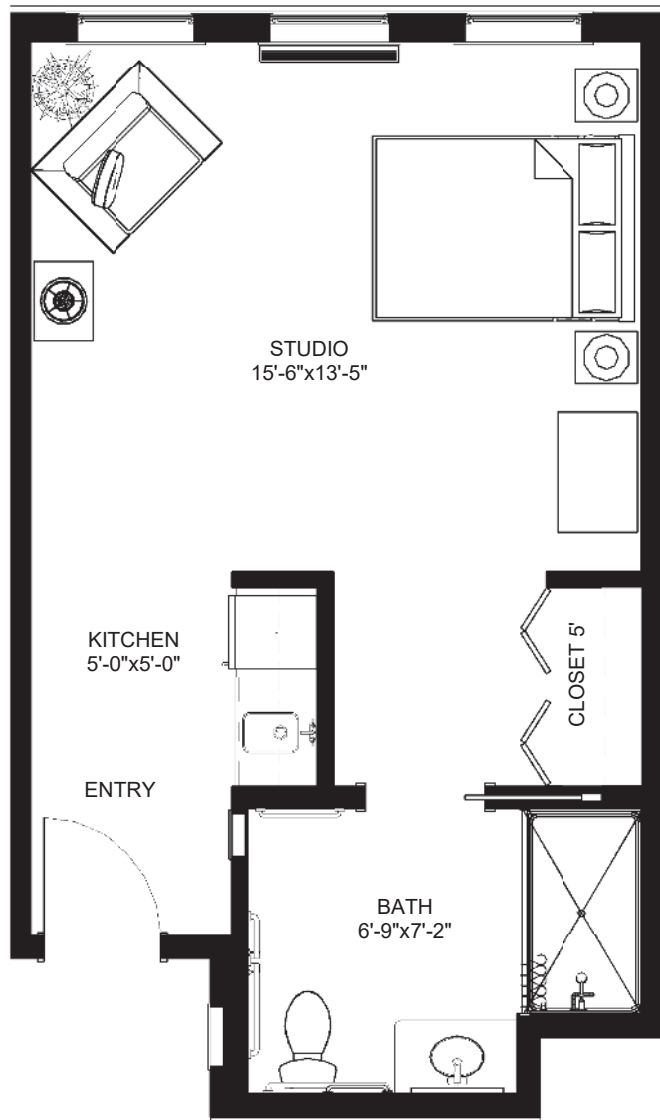

Memory Care | Studio A | 390 sq. ft. | \$6,950
Units 140, 142

*Details/pricing may change
1/1/26*