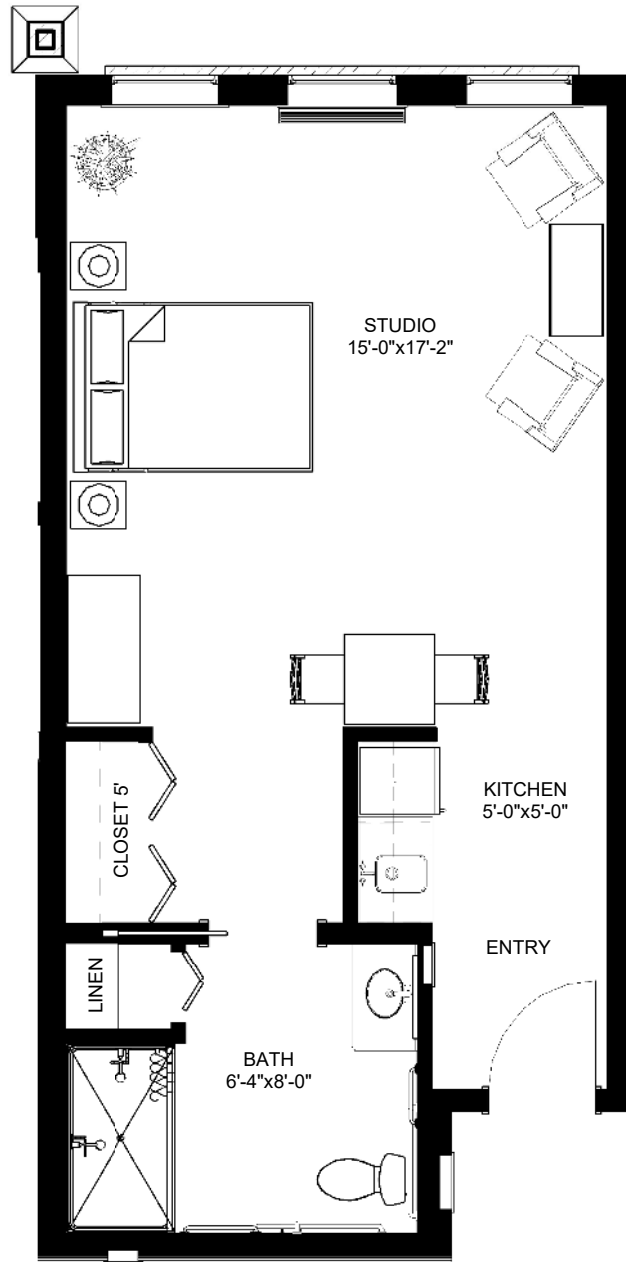

Memory Care | Studio F (Acc.) | 445 sq. ft. | \$6,950  
Unit 128

*Details/pricing may change  
3/1/25*