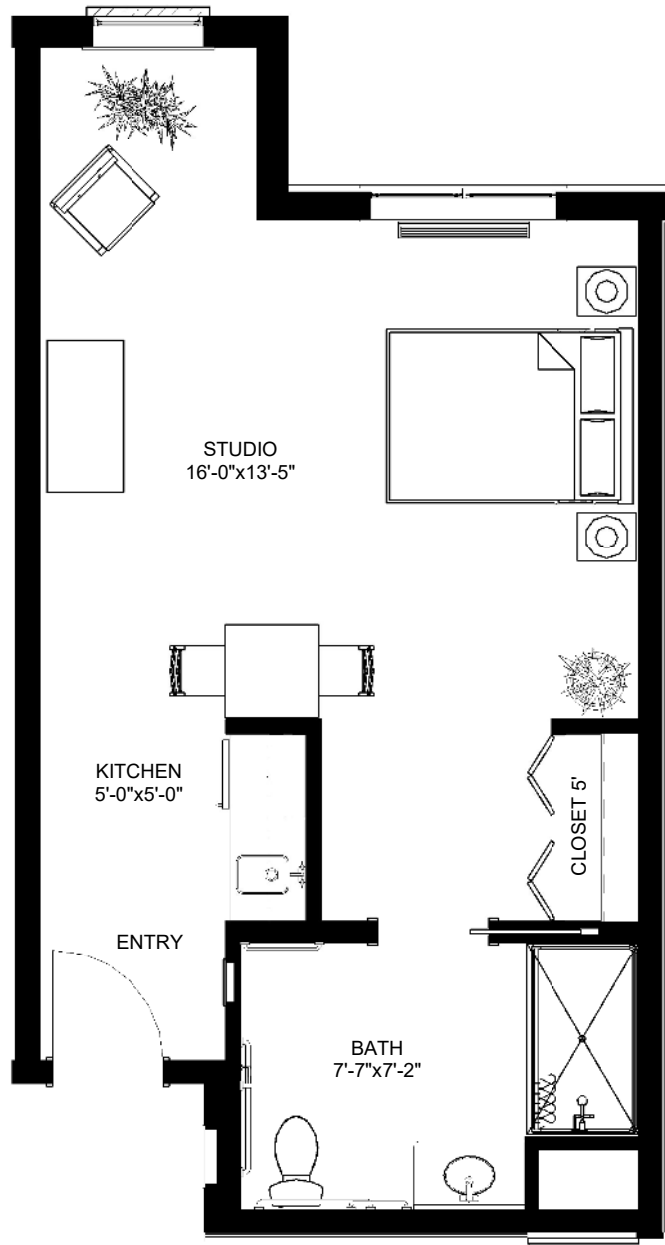

Memory Care | Studio E | 435 sq. ft. | \$6,950
Unit 129

*Details/pricing may change
3/1/25*