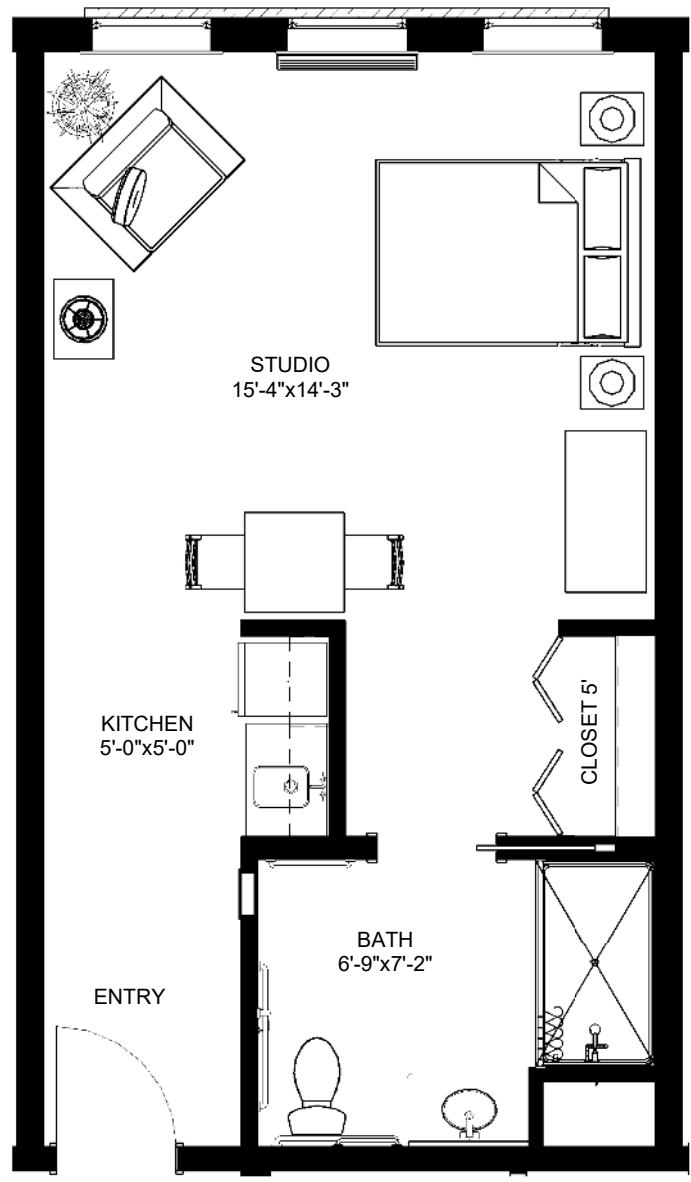

Memory Care | Studio D | 423 sq. ft. | \$6,950
Units 130, 131, 135, 138, 143, 147, 150

*Details/pricing may change
3/1/25*