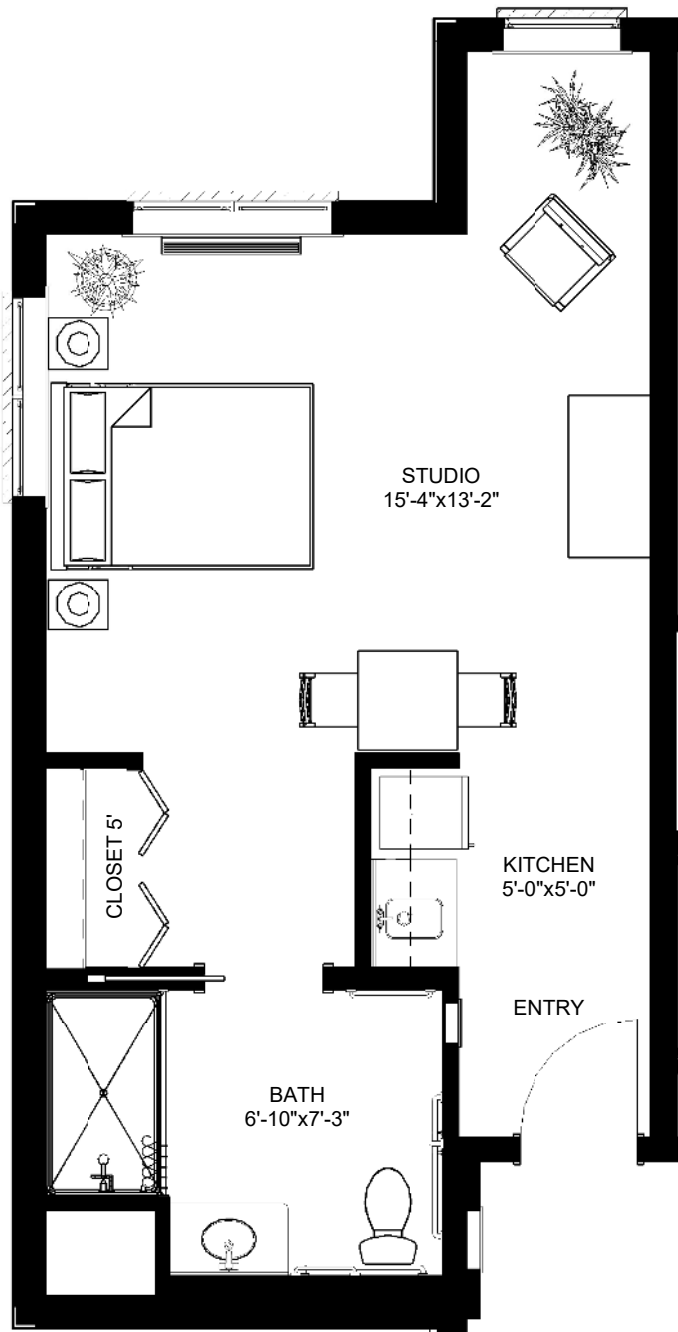

Memory Care | Studio C | 407 sq. ft. | \$6,950  
Units 134, 139, 146, 151

*Details/pricing may change  
3/1/25*