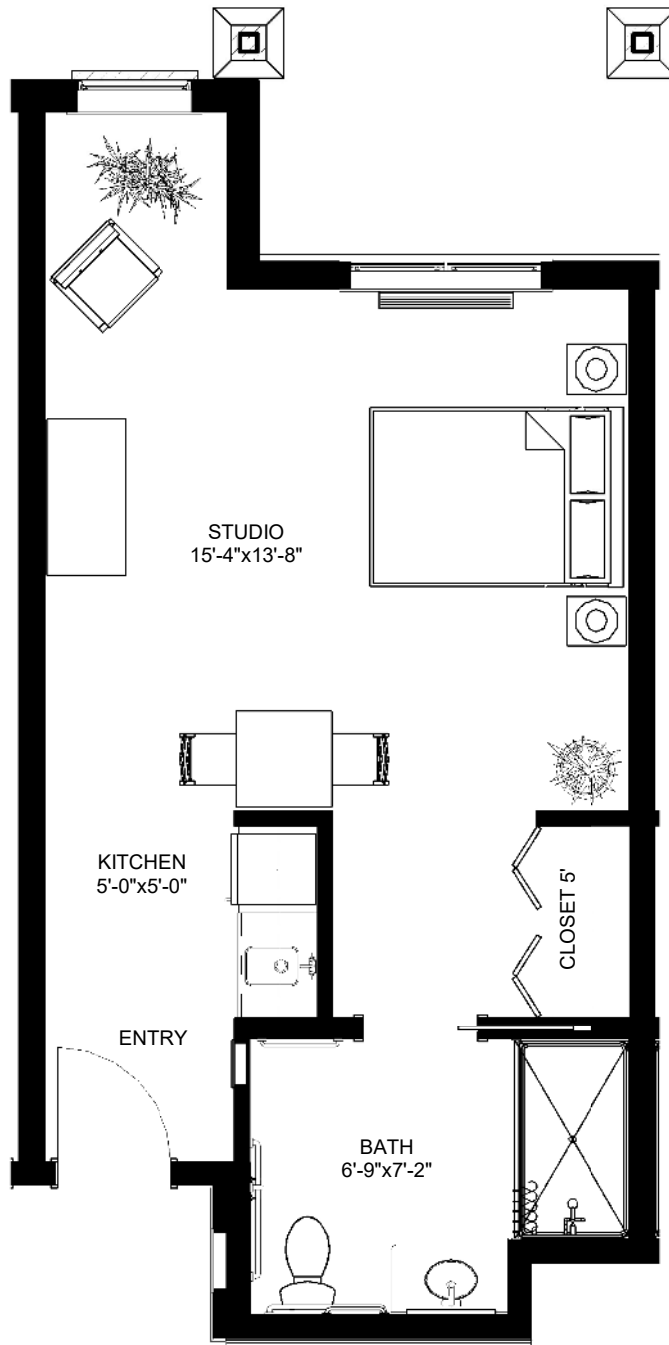

Memory Care | Studio B | 407 sq. ft. | \$6,950  
Units 132, 136, 137, 141, 148, 149

*Details/pricing may change  
3/1/25*