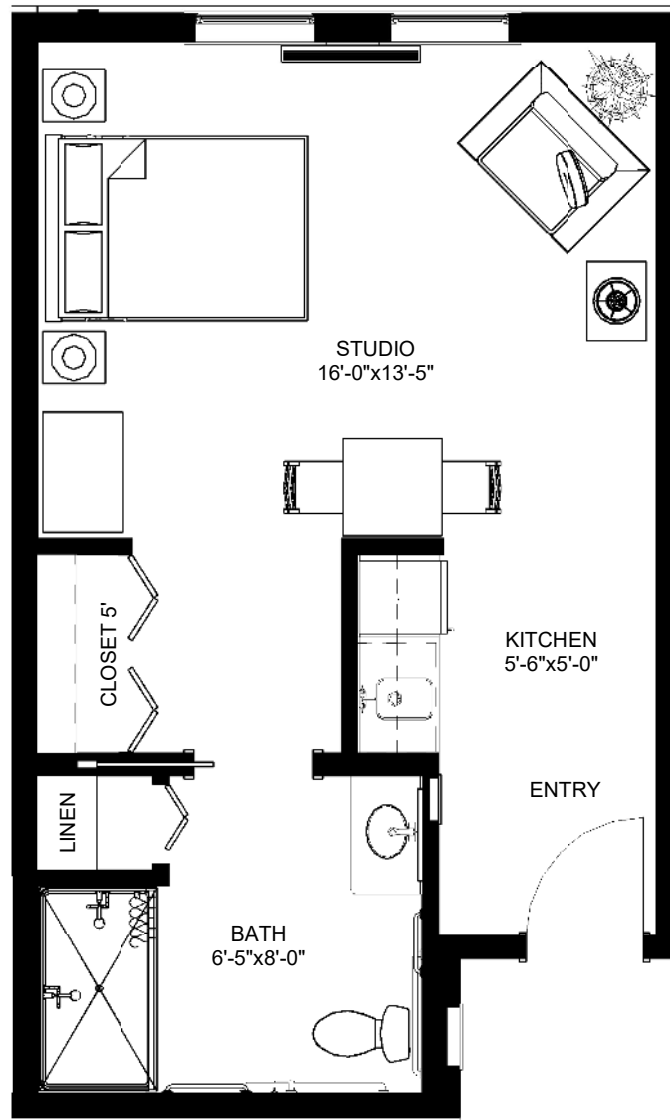

Memory Care | Studio A (Acc.) | 392 sq. ft. | \$6,950
Unit 144

*Details/pricing may change
3/1/25*