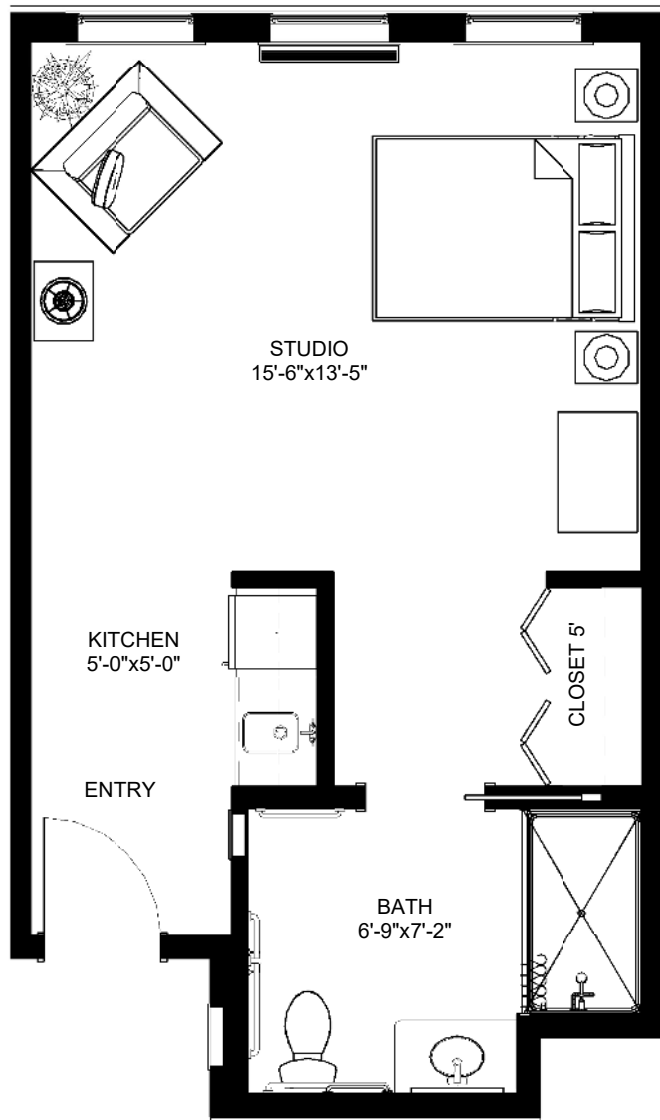

Memory Care | Studio A | 390 sq. ft. | \$6,950  
Units 140, 142

*Details/pricing may change  
3/1/25*