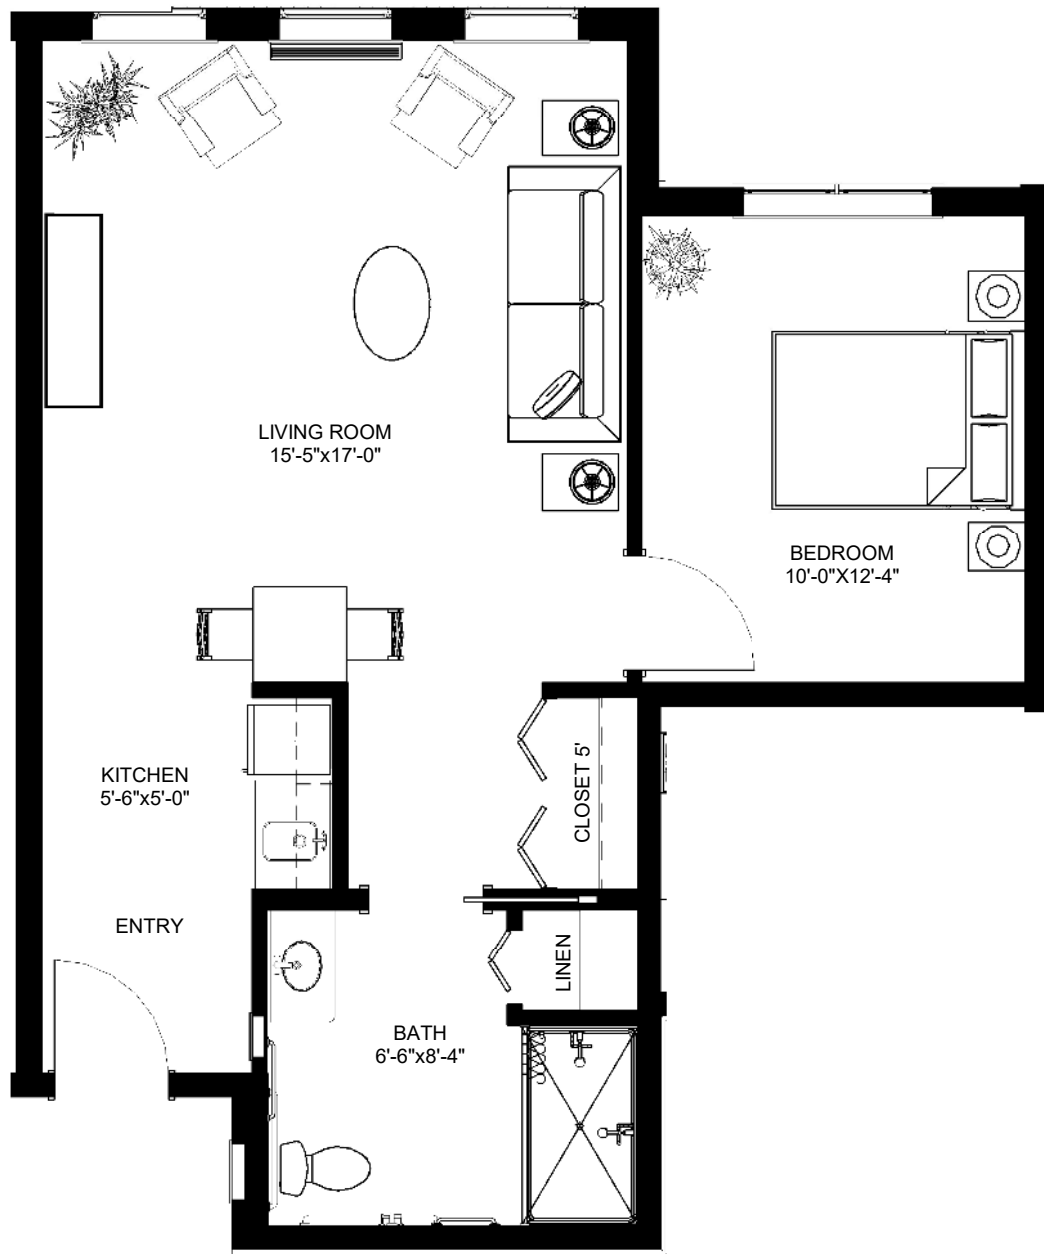

Memory Care | 1 Bedroom A (Acc.) | 590 sq. ft. | \$8,025
Unit 145

*Details/pricing may change
3/1/25*