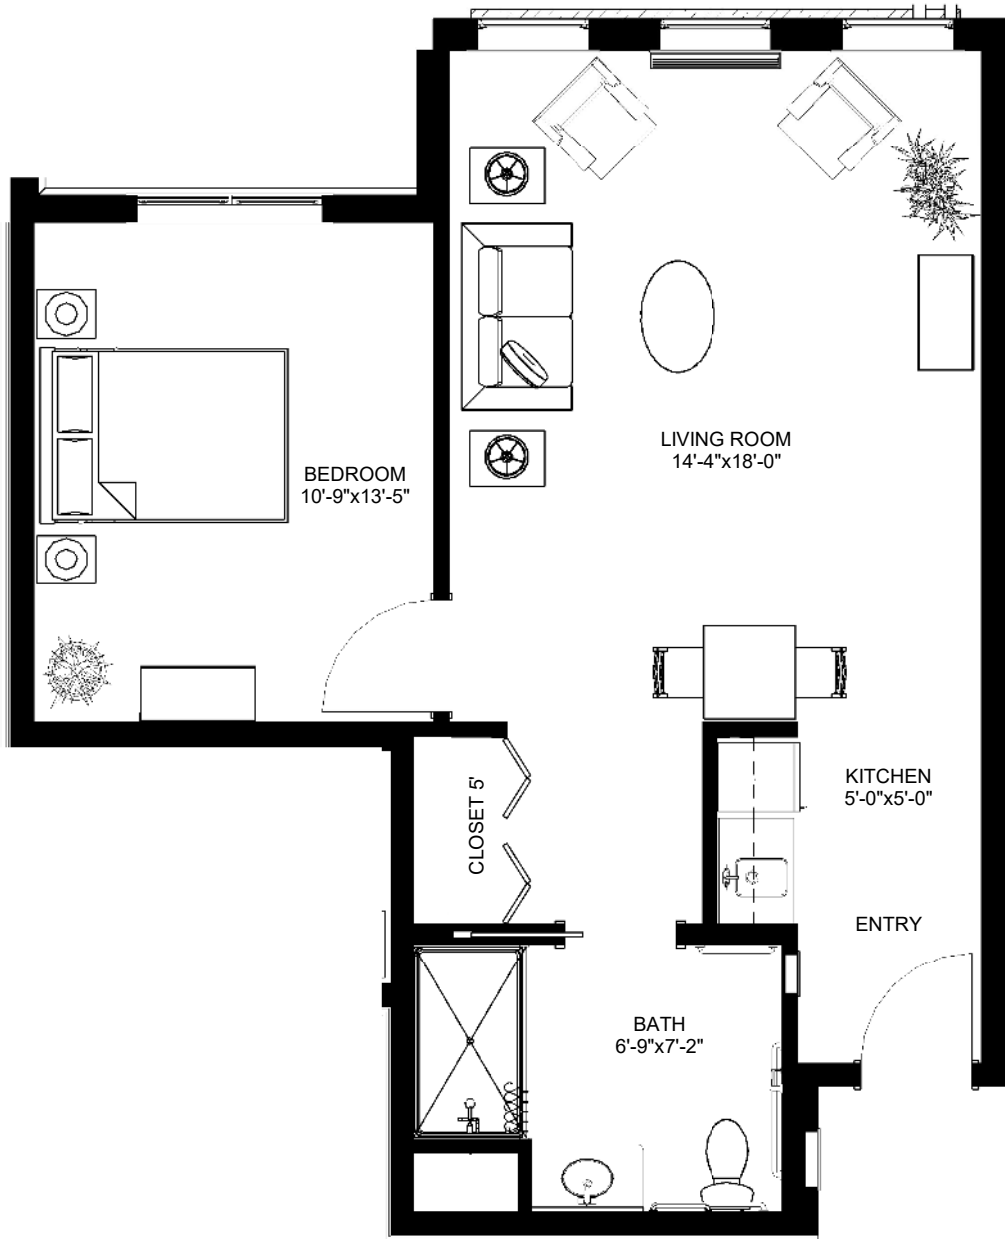

Memory Care | 1 Bedroom A | 590 sq. ft. | \$8,025
Unit 133

*Details/pricing may change
3/1/25*