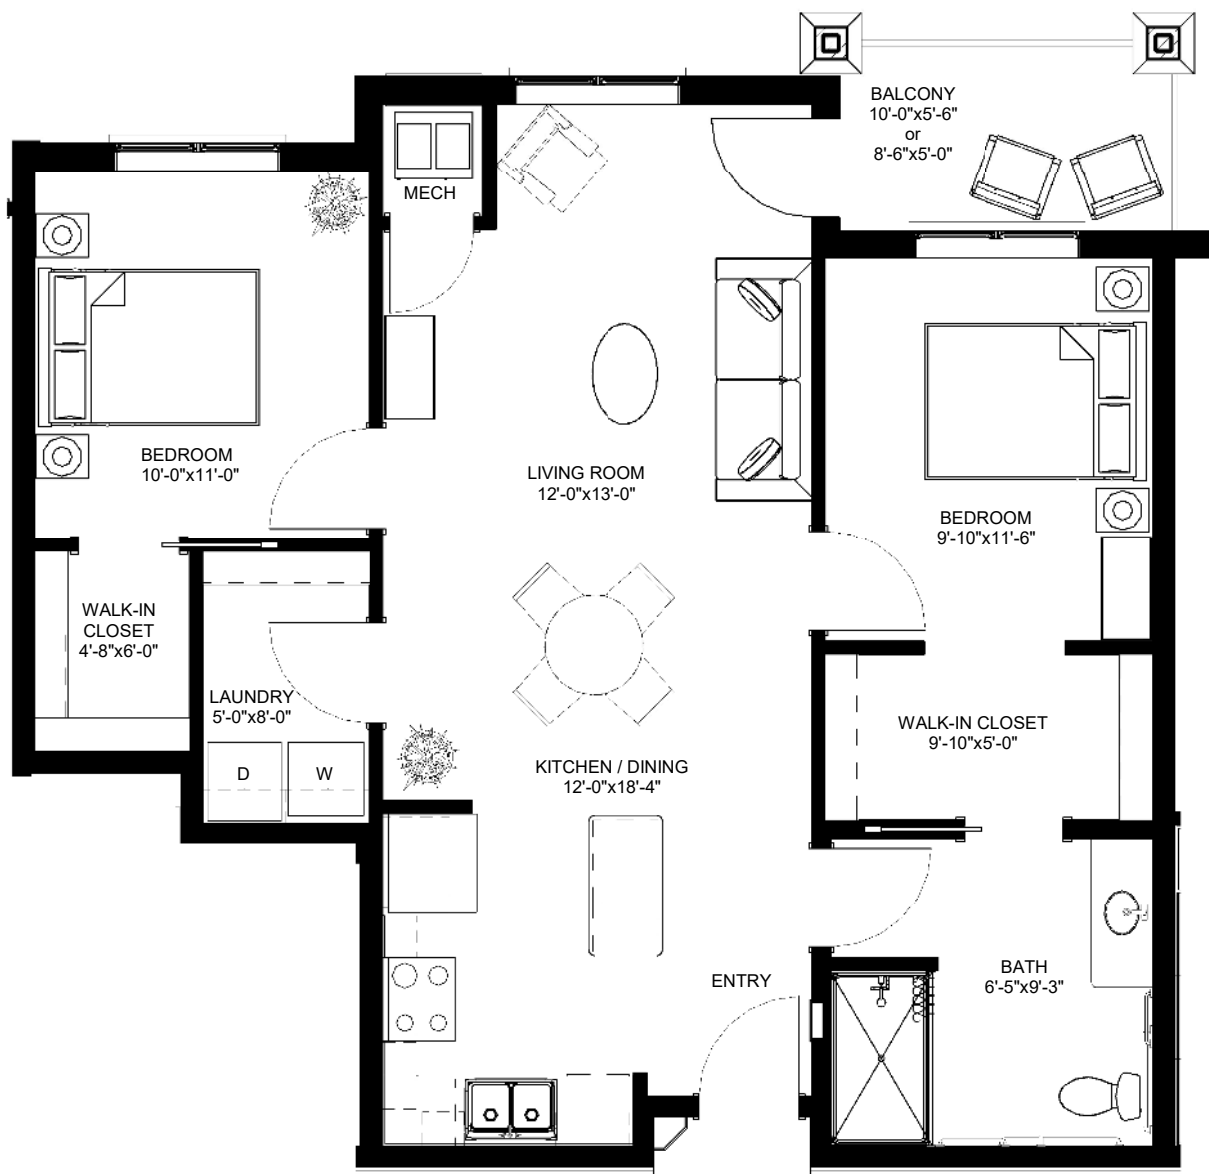

**Independent Living | 2 Bedroom/1 Bathroom D | 863 sq. ft. | \$3,410**  
**Units 114, 214, 219, 222, 231, 232, 245, 314, 319, 322, 331, 332, 345**

*Details/pricing may change  
3/1/25*