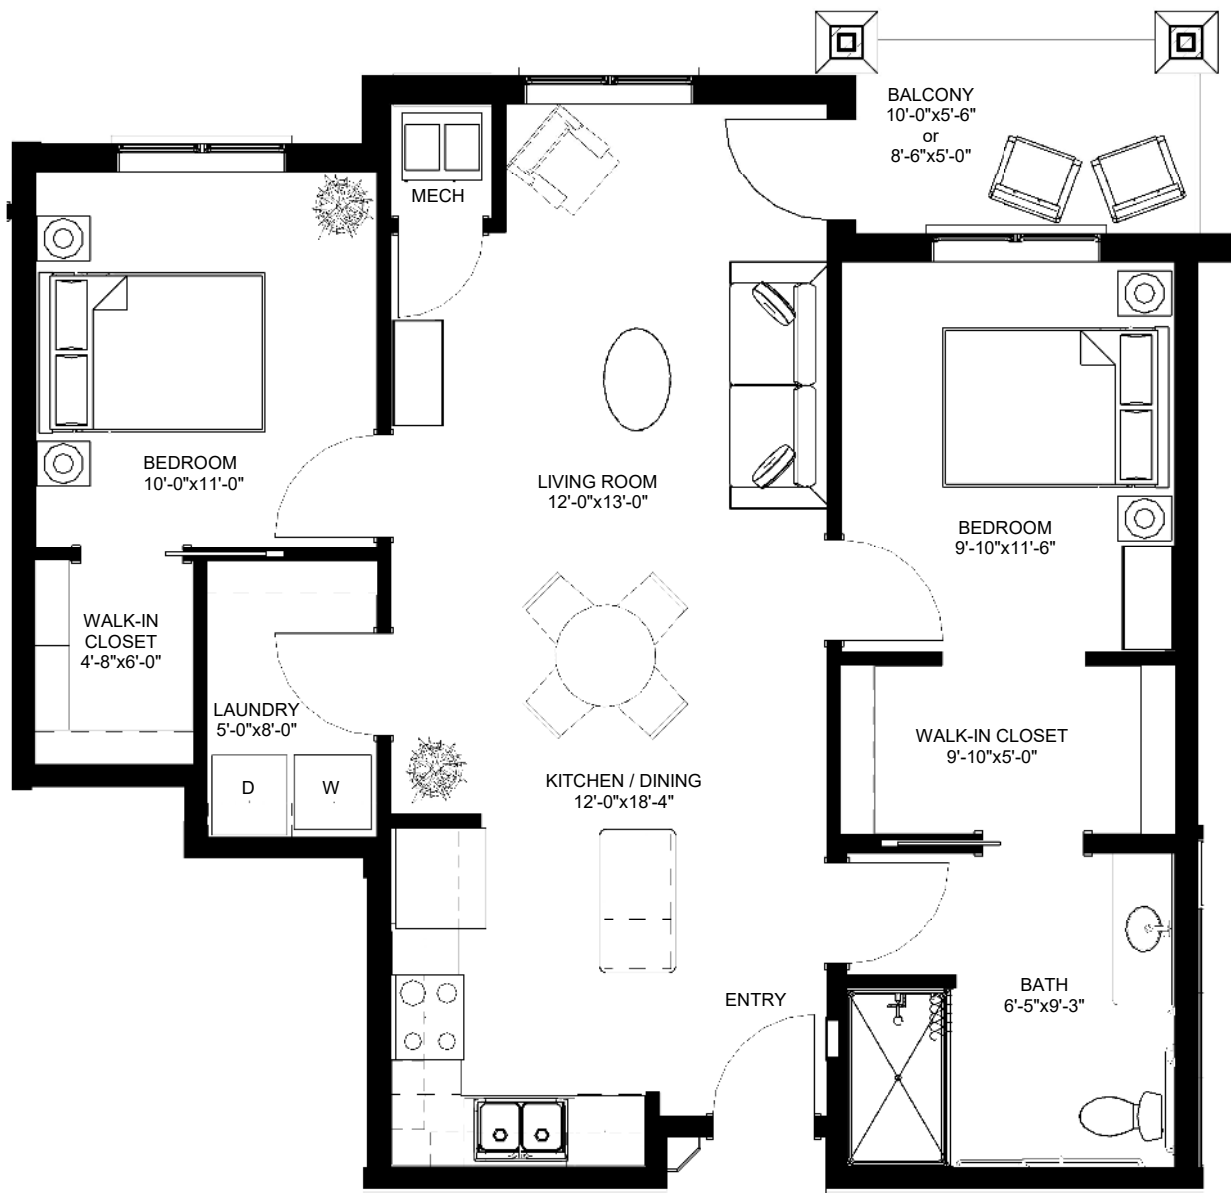

Assisted Living | 2 Bedroom/1 Bathroom D | 863 sq. ft. | \$6,930
Units 114, 214, 219, 222, 231, 232, 245, 314, 319, 322, 331, 332, 345

*Details/pricing may change
3/1/25*