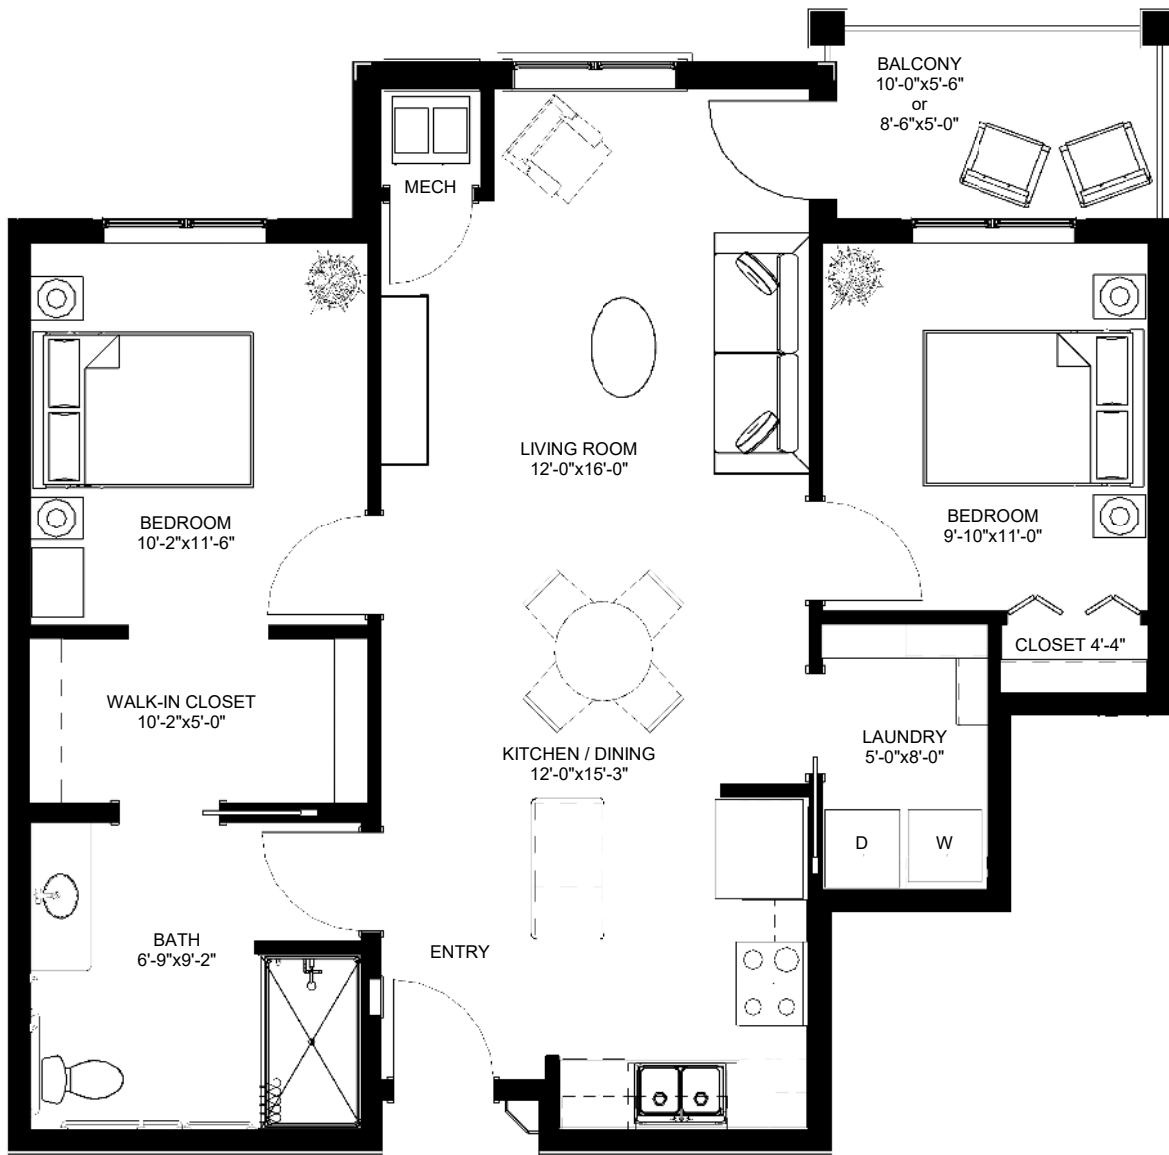

Assisted Living | 2 Bedroom/1 Bathroom A | 846 sq. ft. | \$6,930  
Unit 109, 209, 309

*Details/pricing may change  
3/1/25*