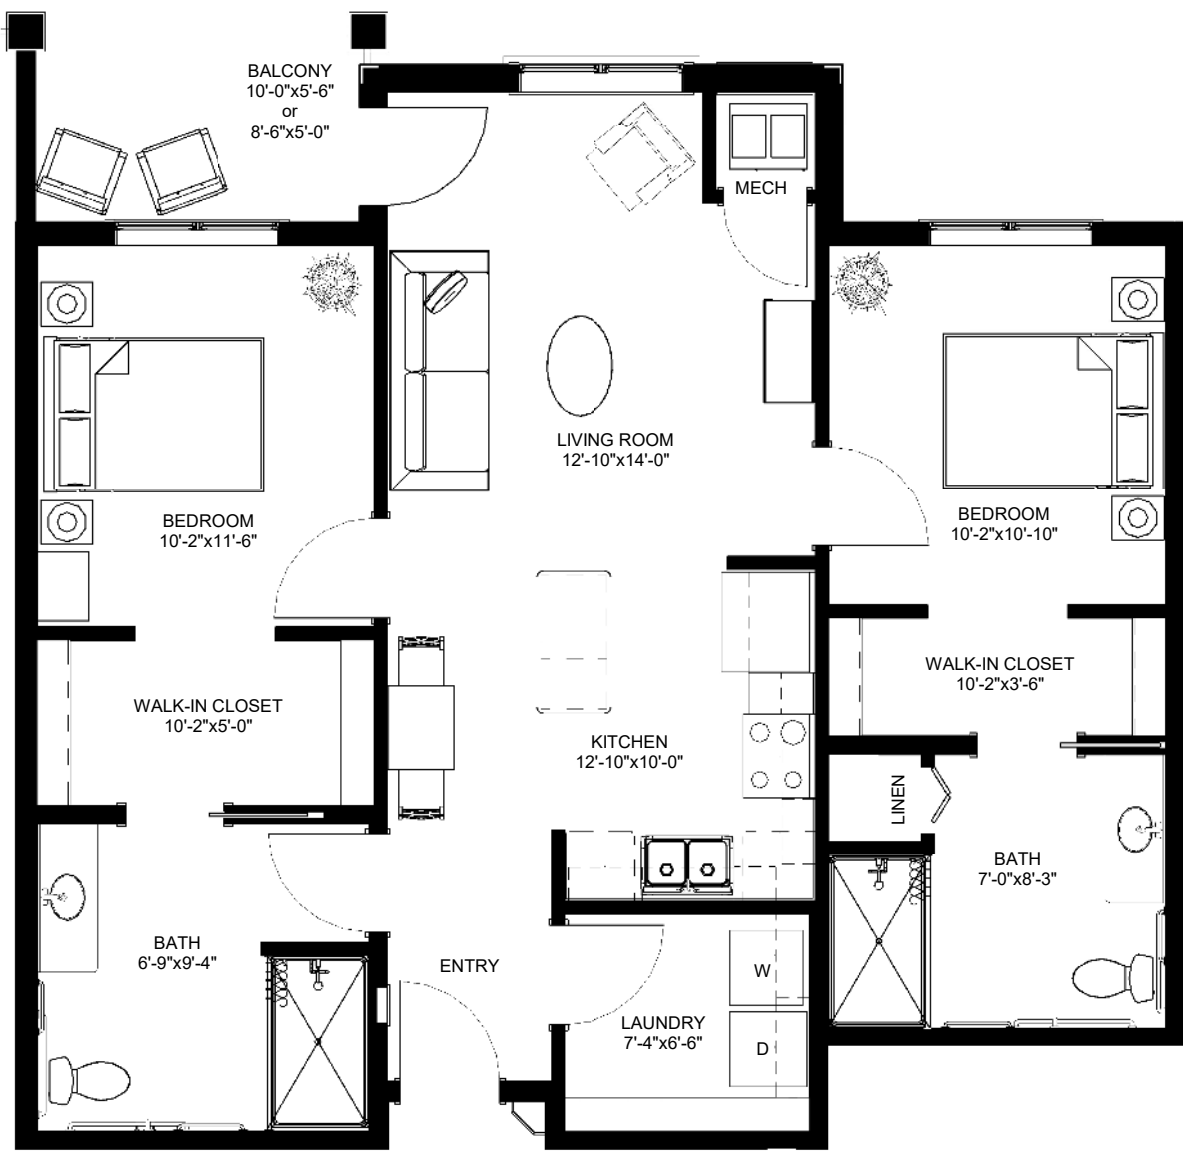

**Assisted Living | 2 Bedroom/2 Bathroom B | 926 sq. ft. | \$7,085**  
**Units 111, 113, 115, 211, 213, 215, 311, 313, 315**

*Details/pricing may change  
3/1/25*