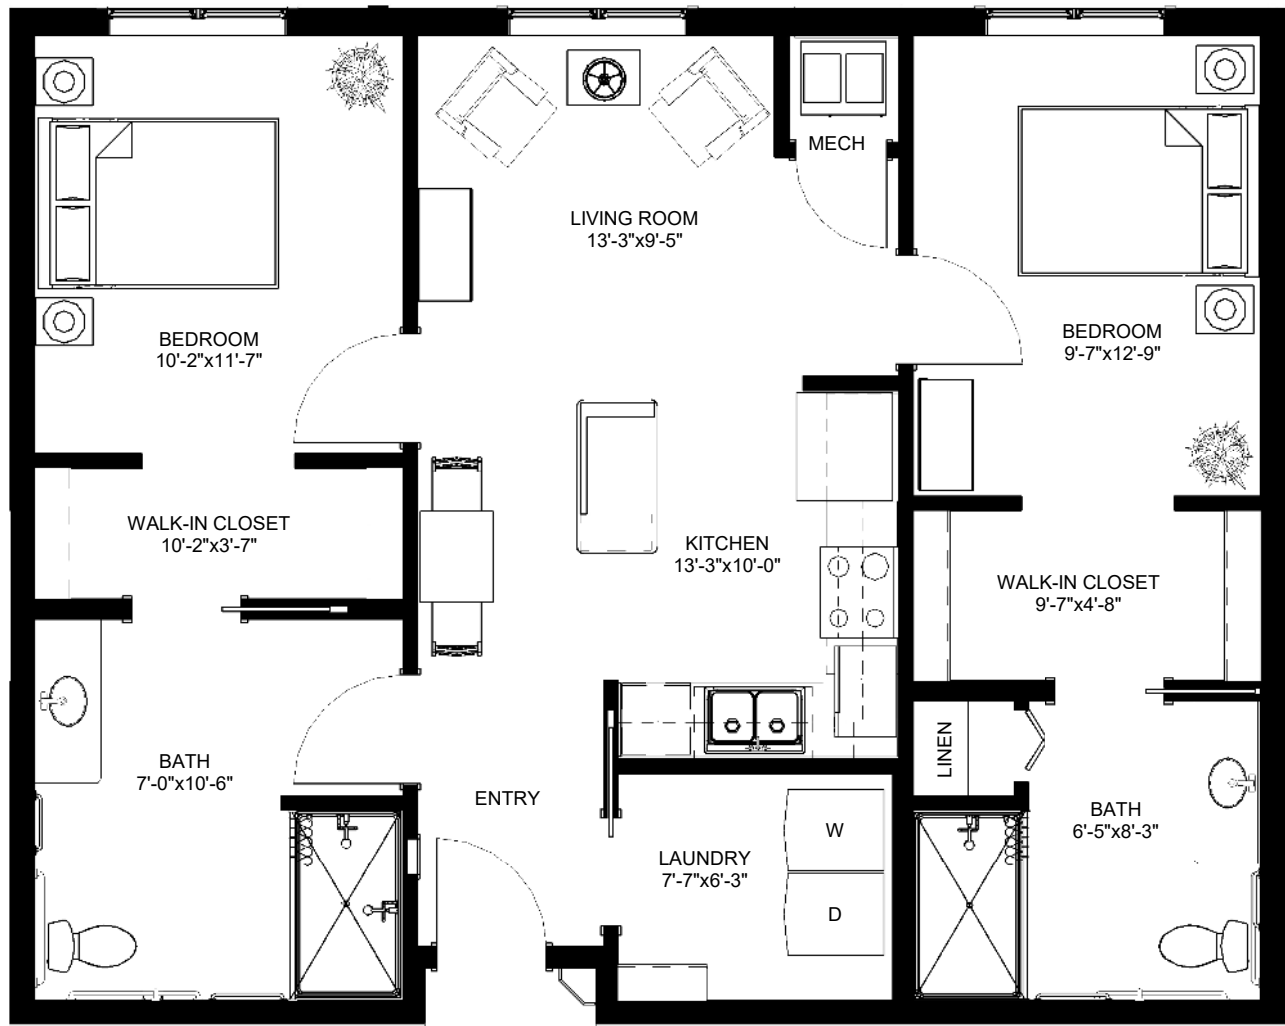

Assisted Living | 2 Bedroom/2 Bathroom A (Acc.) | 893 sq. ft. | \$7,085  
Units 318, 320

*Details/pricing may change  
3/1/25*