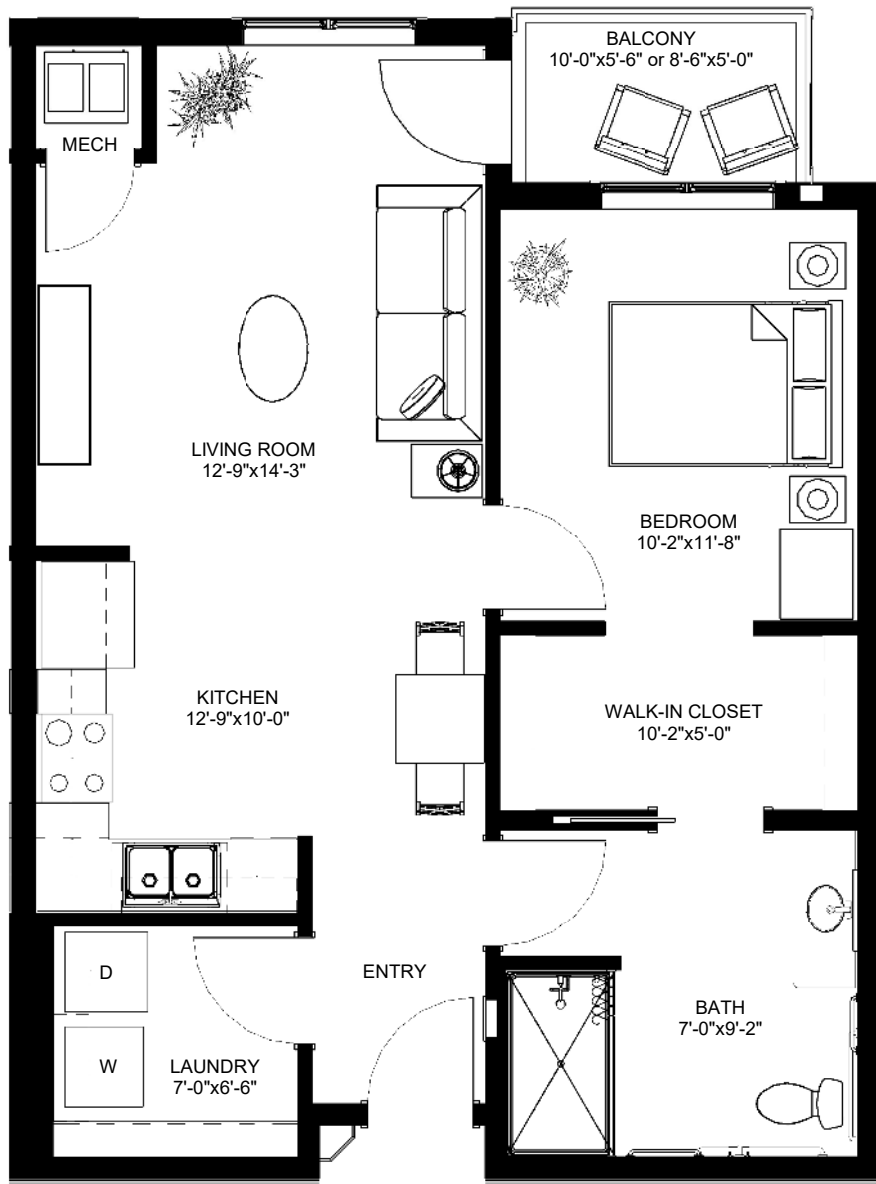

Assisted Living | 1 Bedroom E | 674 sq. ft. | \$5,930

Units 102, 103, 201, 202, 203, 204, 234, 236, 237, 239, 246, 248, 249, 251, 346, 348, 349, 351

*Details/pricing may change  
3/1/25*