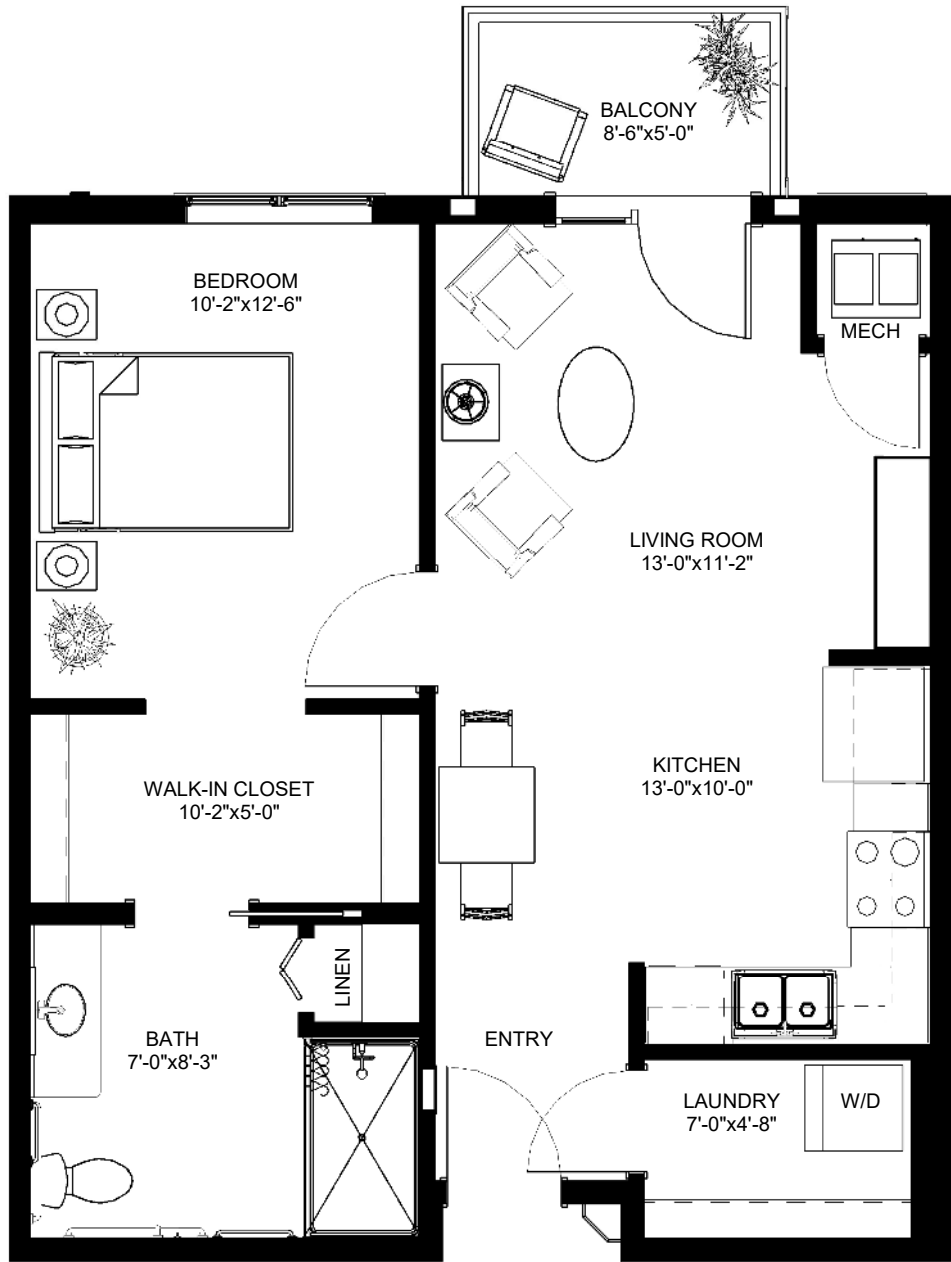

Assisted Living | 1 Bedroom C | 619 sq. ft. | \$5,565
 Units 226, 228, 242, 244, 317, 326, 328, 342, 344

*Details/pricing may change
3/1/25*