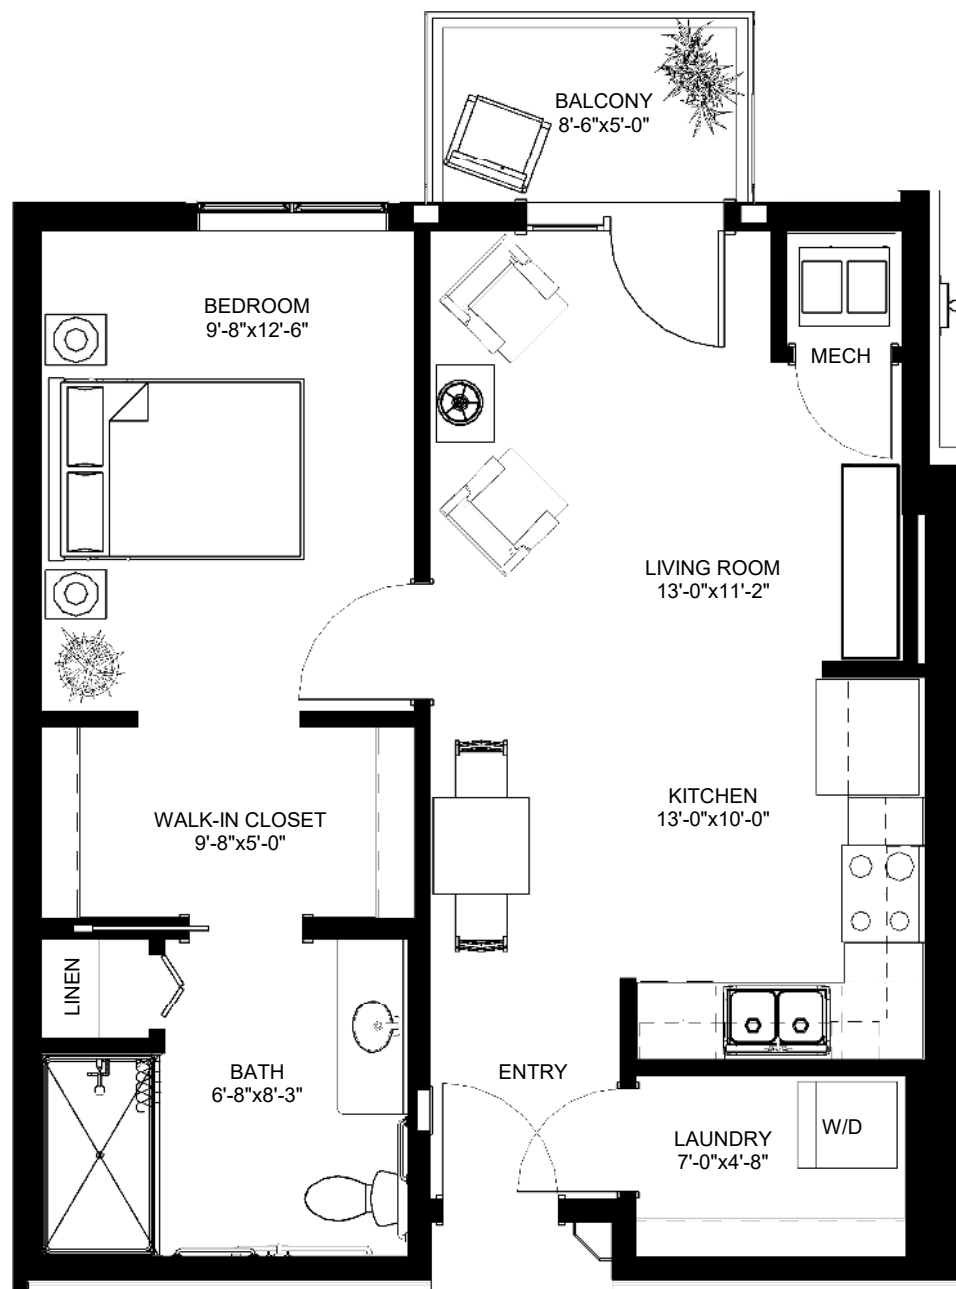

Assisted Living | 1 Bedroom A | 580 sq. ft. | \$5,195
Units 240, 340

Details/pricing may change 3/1/25