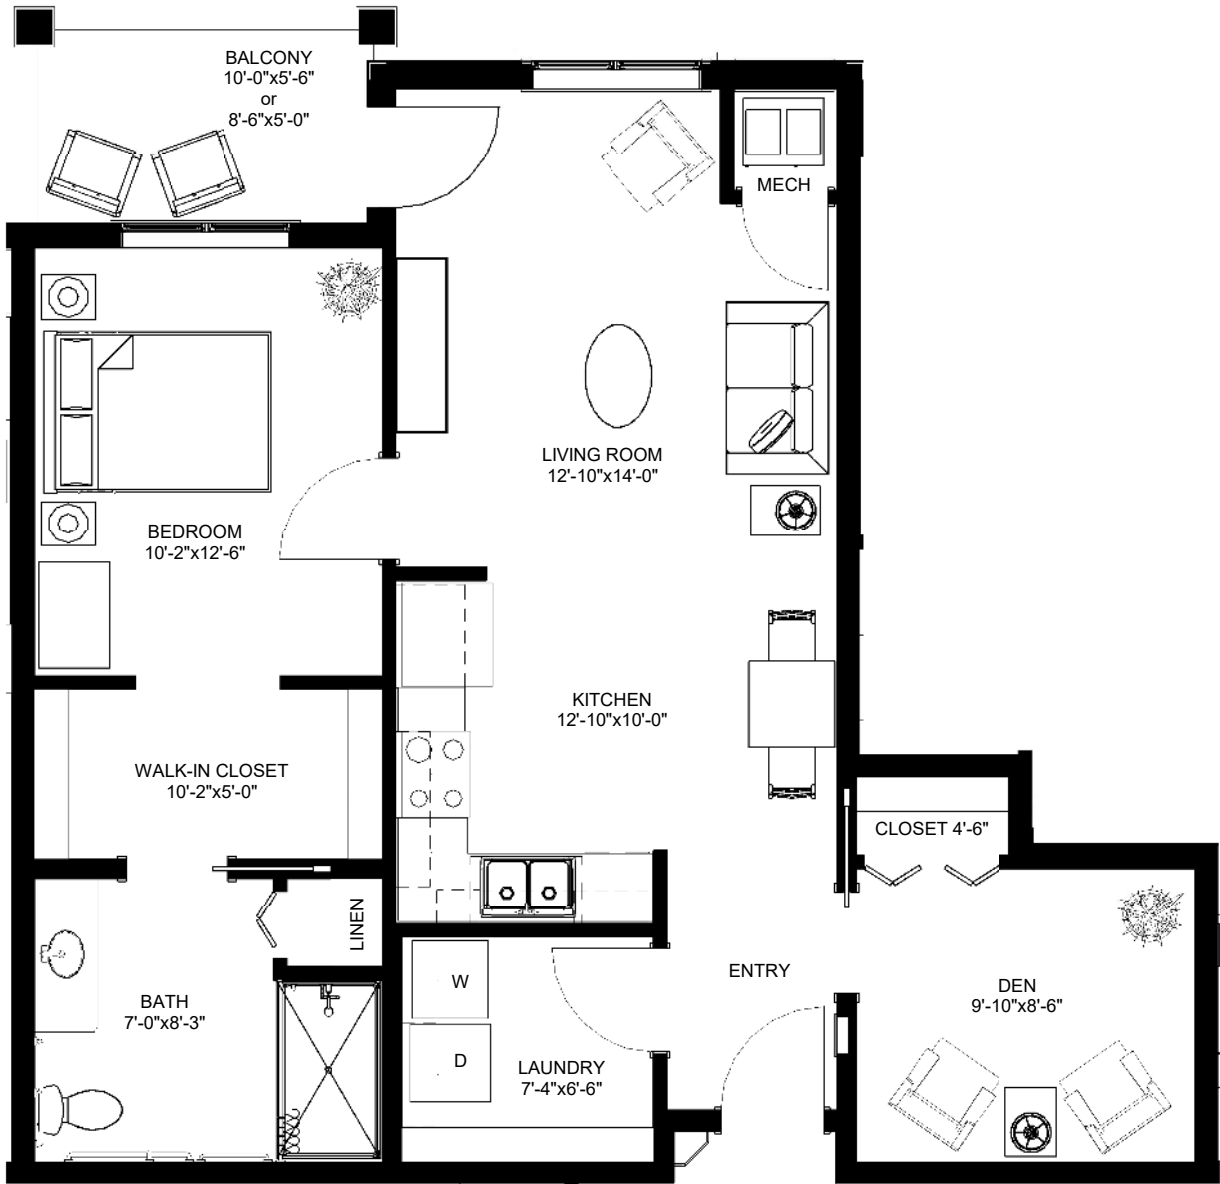

Assisted Living | 1 Bedroom + Den A | 778 sq. ft. | \$6,455
Units 112, 212, 221, 230, 233, 312, 321, 324, 330

*Details/pricing may change
3/1/25*